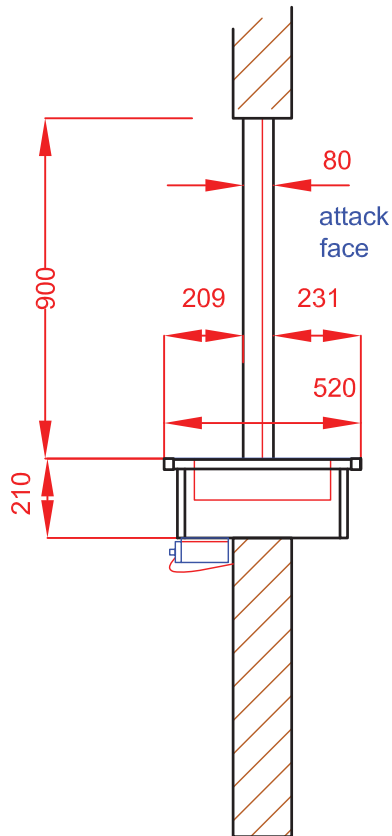

BULLET RESISTANT PAY WINDOW

BRPW

BR PAY WINDOW

WITH AUDIO TRAY (Ref: BRPW)

USE

To protect staff & valuables from attack

APPLICATIONS

Cash Offices, Ticket Offices, Enquiry Windows, Reception Windows, Dispensary Windows, Surgeries

Not suitable for external applications

SPEECH

Electronic speech enhancement & integral hearing induction loop

TRANSFER

Documents / cash tray / small packages
Depth 100mm

LEVEL OF PROTECTION

Bullet resistant
(Physical attack resistant option available - see PW3)

APERTURE SIZE

610mm wide x 1120mm high

Requires 13amp socket

TECH SPEC