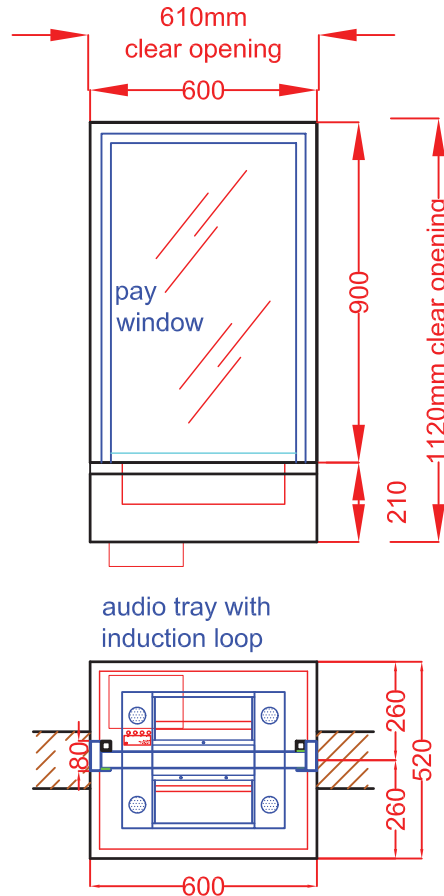

BULLET RESISTANT PAY WINDOW

BRPW

BR PAY WINDOW

WITH AUDIO TRAY (Ref: BRPW)

USE

To protect staff & valuables from attack

APPLICATIONS

Cash Offices, Ticket Offices, Enquiry Windows, Reception Windows, Dispensary Windows, Surgeries

Not suitable for external applications

SPEECH

Electronic speech enhancement & integral hearing induction loop

TRANSFER

Documents / cash tray / small packages
Depth 100mm

LEVEL OF PROTECTION

Bullet resistant
(Physical attack resistant option available - see PW3)

GLAZING MEDIUM

42mm Laminated glass G2 S86

MATERIALS

Worktop - marmoleum - graphite bonded to MDF, solid ash lippings
Tray - satin polished stainless steel
Box - faced with formica laminate 7961 fog
Frame - fully welded mild steel polyester powder coated goosewing grey, to BS 00 A 05, pre-drilled fixing holes

APERTURE SIZE

610mm wide x 1120mm high

Requires 13amp socket

TECH SPEC