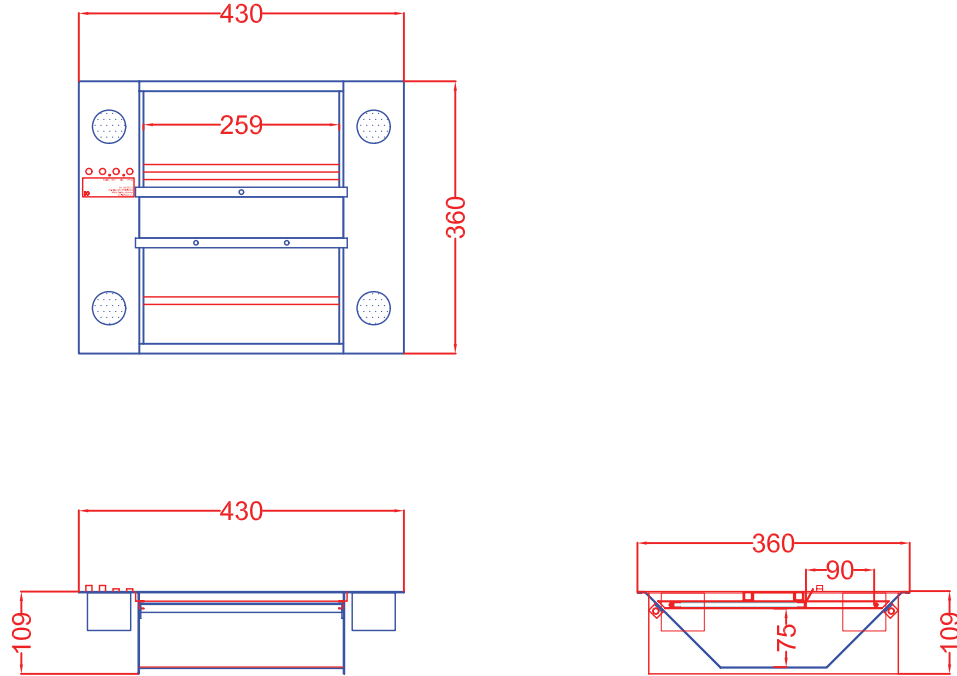

AUDIO TRAY

AUDIO TRAY

AUDIO TRAY

(Ref: Audio Tray)

USE

To pass through small packages and documents in a secure situation

APPLICATIONS

Cash Offices, Ticket Offices, Enquiry Windows, Reception Windows, Dispensary Windows, Surgeries

Not suitable for external applications

SPEECH

Electronic speech enhancement & integral hearing induction loop

TRANSFER

Documents / Packages - up to 75mm deep

POWER REQUIREMENTS

13 amp socket outlet

LEVEL OF PROTECTION

Attack resistant

MATERIALS

Tray - Satin polished stainless steel, Side flanges - steel painted satin black

APERTURE SIZE

420mm deep x 350mm wide prepared opening in counter

WEIGHT

12 Kg approximately

KS TECH SPEC